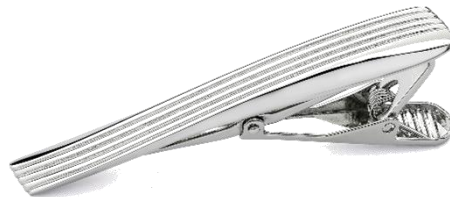

LAST CHANCE!

TRELLIS BUTTON CUFFLINKS
Round cufflinks with a diamond cut edging
Rhodium C611RH
Black Rhodium C611BK

LATTICE CUFFLINKS
Stamped patterns
Rose Gold C623PG

PINEAPPLE CUFFLINKS
Plated with precious metals
Rose Gold C640PG

GEO PYRAMID CUFFLINKS
Polished with one matt side
Rose Gold C637PG

TRELLIS BUTTON CUFFLINKS
Round cufflinks with a diamond cut edging
Rhodium C611RH
Black Rhodium C611BK

RIBBED KNOT TIE BAR
Plated in various precious metals
Rhodium TB044RH